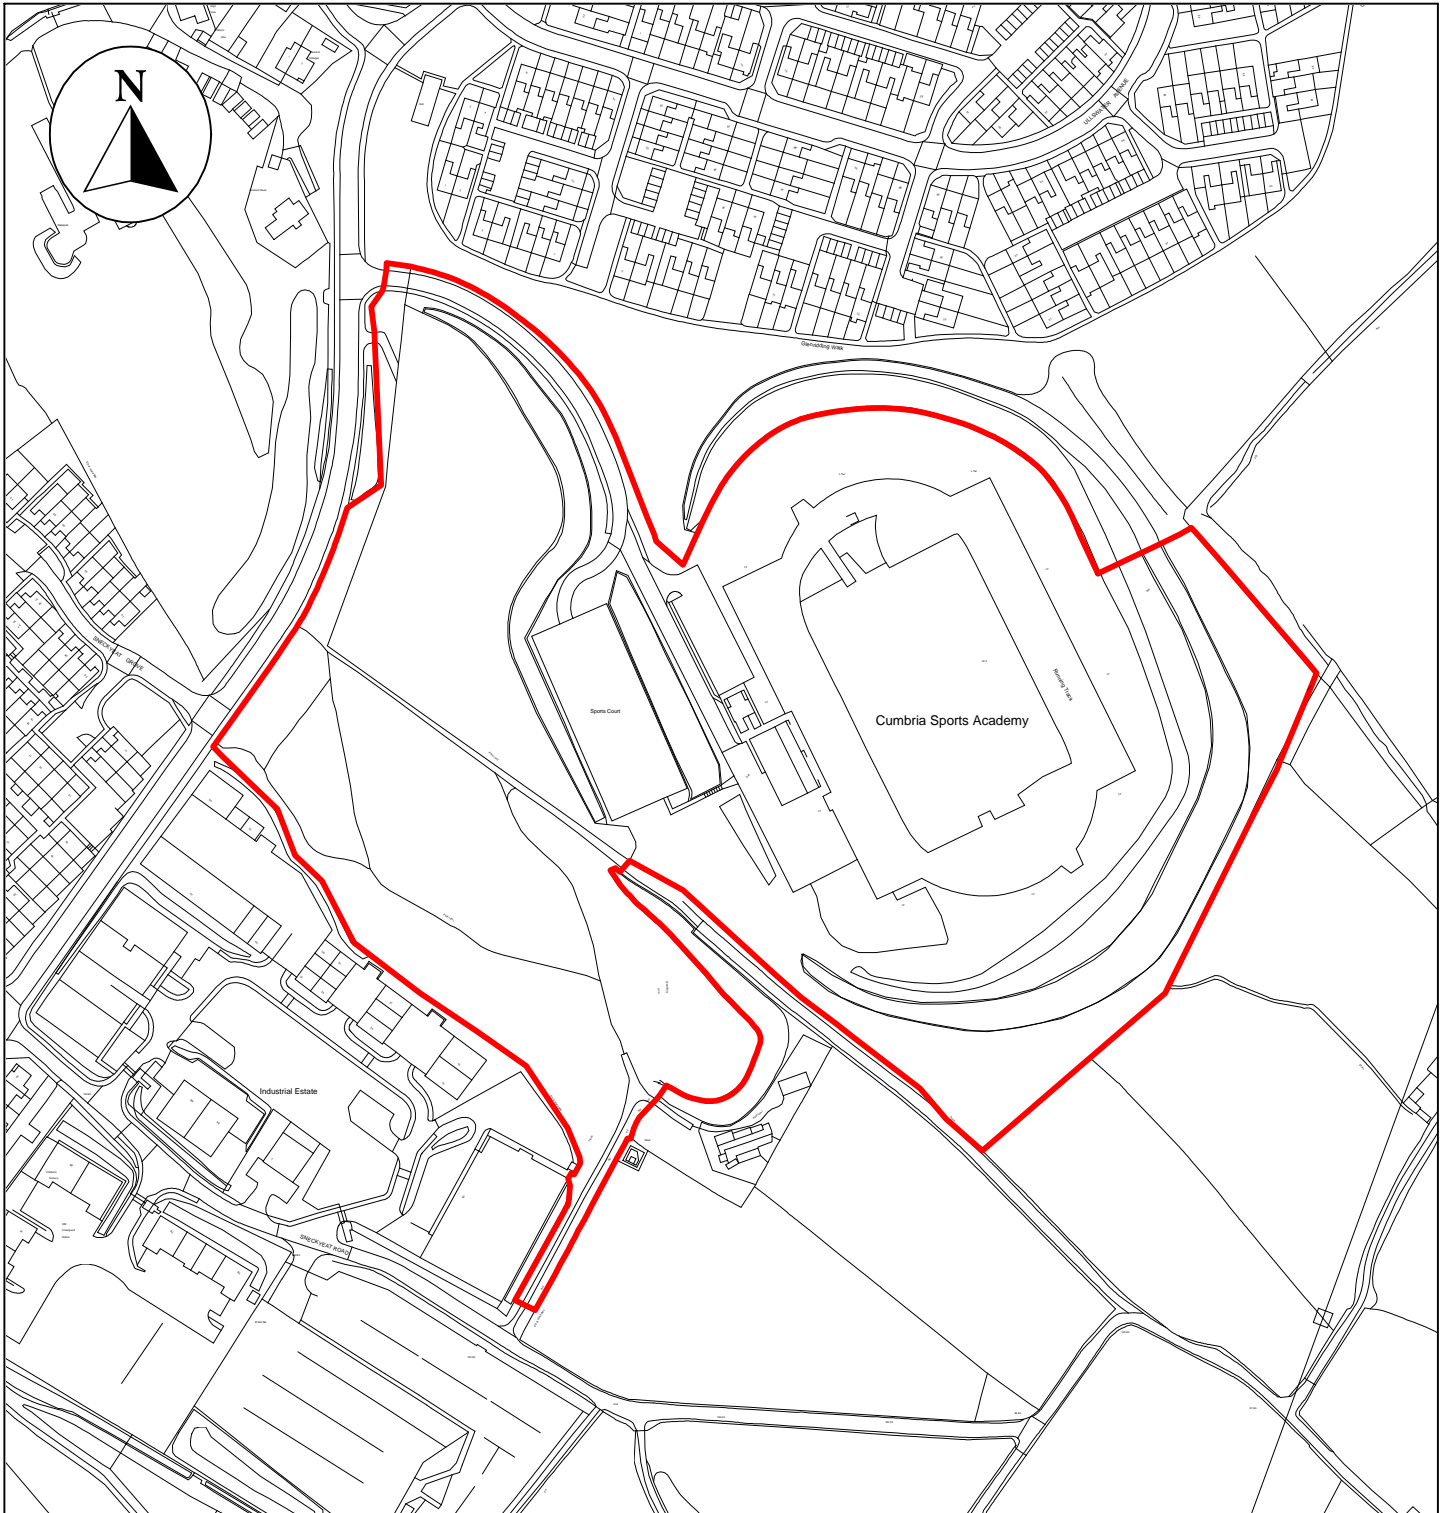

Public Space Protection Order Cumberland Council 2024

ANTI-SOCIAL BEHAVIOUR CRIME AND
POLICING ACT 2014

Cumbria Sports Academy, Overend Road, Whitehaven, CA28 8SD

Neighbourhoods
Education and Enforcement
Allerdale House
Workington
CA14 3YJ

Scale: 1 : 3,000
Date: February 2024

©crown copyright database rights 2024
ordnance survey AC0000861732